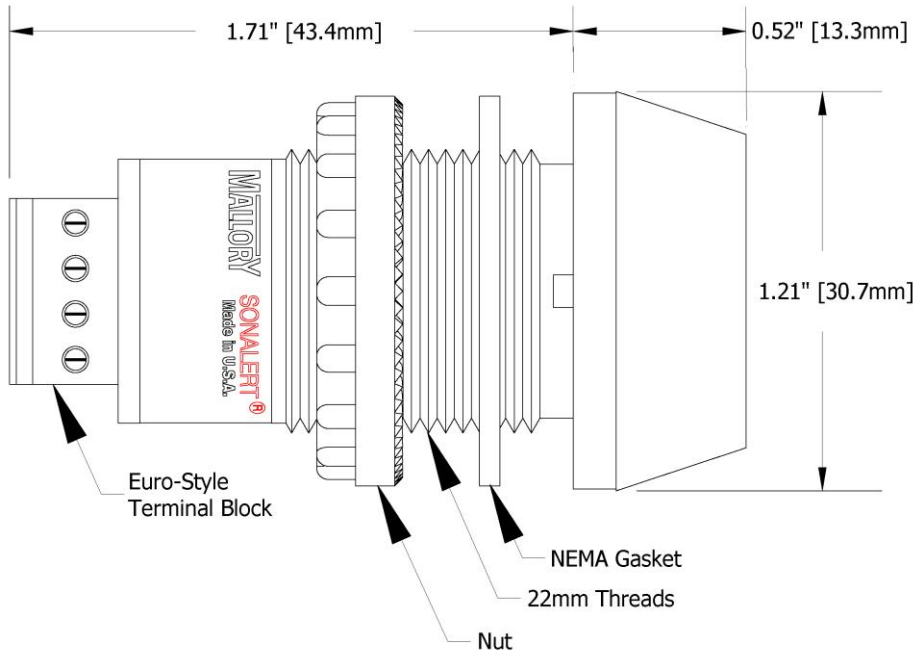

MALLORY

MALLORY SONALERT PRODUCTS, INC.

Product APPLICATION Guide

22mm Panel Alarms with Terminal Block Continuous & Pulsing Tones

KEY FEATURES:

- Fits Standard 22mm Panel Hole
- Continuous & Pulsing Tones
- Voltages from 6 Vdc to 120 Vac
- Sound Levels up to 95 dB @ 2 ft.
- cUL Approved; RoHS Compliant
- NEMA 3R/4X/12; IP-66
- CSA C22.2 No. 94
- Terminal Block Termination:
 - Finger Proof Safe Handling
 - Prevents Shock & Shorting
 - Saves Assembly Time & Labor

Continued 

Part Number Structure

ZA 016 L D CT

Series: **ZA** = 22mm

Maximum Voltage:

016 = 6 - 16; **028** = 16 - 28; **048** = 28 - 48; **120** = 48 - 120

Sound Level:

L = Loud (85 - 95 dB @ 2 ft); **M** = Medium (75 - 85 dB @ 2 ft)

S = Soft (65 - 75 dB @ 2 ft)

Voltage Type: **D** = DC Only; **A** = AC or DC

Function:

CT = Continuous Tone; **FP1** = Fast Pulse; **MP1** = Medium Pulse

SP1 = Slow Pulse; **DP2** = Fast Double Pulse; **DP3** = Slow Double Pulse