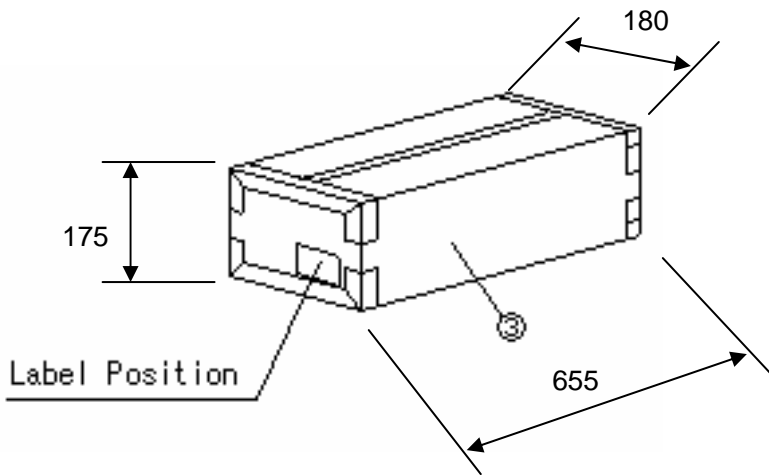

### 1.Inner Package

20 pcs / 1Tube  
(Material : PVC)

20 pcs / 1Tub x 50 Tubes  
Total : 1,000 pcs

### 2.External Package

Total : 1,000 pcs / Shipping Box  
Gross : 14.61 kg

Dimensions unit : mm

ITEM No	DESCRIPTION	AMP PART No.	QTY.
①	TUBE	4-1440809-0	50
②	INSIDE CARTON	4-1440809-2	1
③	OUTSIDE CARTON	4-1440809-4	1