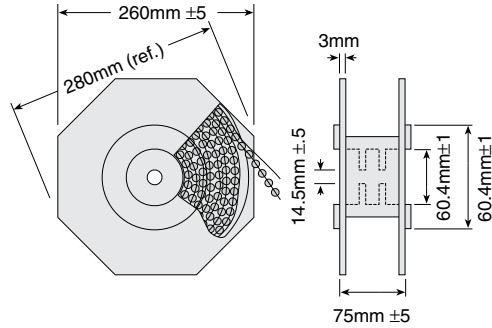

SPECIFICATIONS

Material

Terminals: Solder-coated copper terminal.

Body: Molded Phenolic

Electrical

Tolerance: ±5% (OD/OF); ±10% (OA)

Derating: Linearly from 100% @ +70°C to 0% @ 130°C

Little Demon®

Carbon Composition Molded OD/OF Series (5% Tol.) OA Series (10%)

ORDERING INFO

RoHS compliant

OD683JE

Series	Ohms	Tolerance
OD	68G = 6.8	OD, OF: J = 5%
OF	680 = 68	OA: K = 10%
OA	681 = 680	
	682 = 6,800	
	683 = 68,000	
	684 = 680,000	

PACKAGING

For complete Little Demon tape and reel dimensions, see: <http://www.ohmite.com/info/little-demon>

	OD	OF
Tape/Reel Qty./reel	5000	3000
Reel size (mm)	260	260
Qty./carton	40,000	24,000
Gross carton wt. (kg)	12	13
Carton size (m³)	0.04	0.04
Ammo Box Qty./box	2000	2000
Tape width (mm)	52	52
Qty./carton	30,000	30,000
Gross carton wt. (kg)	10	16
Carton size (m³)	0.03	0.05