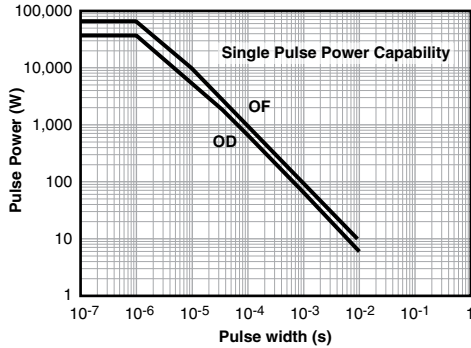

SPECIFICATIONS

Material

Terminals: Solder-coated copper terminal.

Body: Molded Phenolic

Electrical

Tolerance: ±5% (OD/OF); ±10% (OA)

Derating: Linearly from 100% @ +70°C to 0% @ 130°C

Little Demon®

Carbon Composition Molded OD/OF Series (5% Tol.) OA Series (10%)

ORDERING INFO

RoHS compliant

OD683JE

Series	Ohms	Tolerance
OD	68G = 6.8	OD, OF: J = 5%
OF	680 = 68	OA: K = 10%
OA	681 = 680	
	682 = 6,800	
	683 = 68,000	
	684 = 680,000	