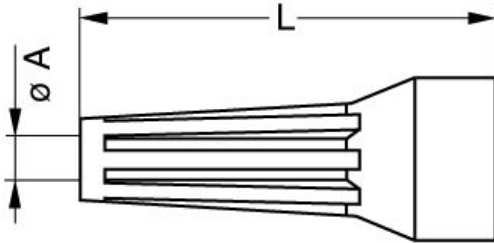

[Catalog](#)

TECHNICAL DETAILS

Mechanics

Shell Style/Model	GMA*: Bend relief Grey
Keying	No keying
Housing Material	Thermoplastic polyurethane elastomer(Desmopan 786)
Variant	G : Grey
Weight	.94 g

Performance

Configuration	
Insulator	G: PEEK/Peht
Rated Current	

Others

Temp (min / max): -40°C / +80°C

LEMO products and services are provided "as is". LEMO makes no warranties or representations with regard to LEMO product & services or use of them, express, implied or statutory, including for accuracy, completeness, or security. The user is fully responsible for his products and applications using LEMO components.

DRAWINGS

Draws

No keying

Dimensions

	A	L
mm.	5.4	30
in.	0.21	1.18

RECOMMENDED BY LEMO

Tools

Cables