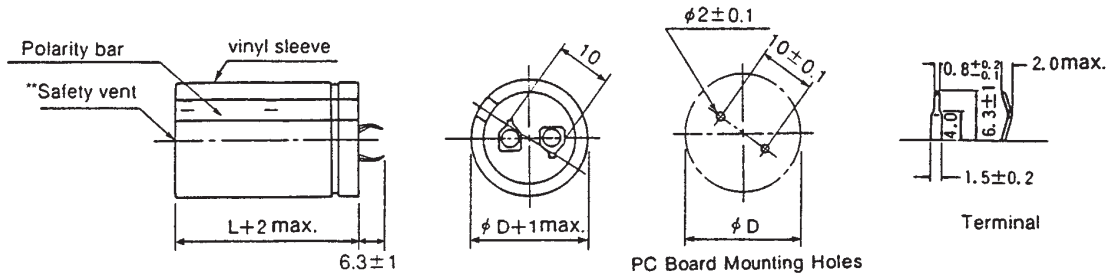

Type 381LQ, 105 °C Compact, High-Ripple Snap-in

Outline Drawings

Insulated Case Dimensions

Case Code	DIAMETER D		LENGTH L		Typical Weight (grams)	Case Code	DIAMETER D		LENGTH L		Typical Weight (grams)
	mm	inches	mm	inches			mm	inches	mm	inches	
H01	22	0.87	25	0.98	16	K01	30	1.18	25	0.98	30
H02	22	0.87	30	1.18	19	K02	30	1.18	30	1.18	35
H03	22	0.87	35	1.38	22	K03	30	1.18	35	1.38	40
H04	22	0.87	40	1.57	24	K04	30	1.18	40	1.57	44
H45	22	0.87	45	1.77	28	K45	30	1.18	45	1.77	49
H05	22	0.87	50	1.97	31	K05	30	1.18	50	1.97	53
J01	25	0.98	25	0.98	20	A01	35	1.38	25	0.98	42
J02	25	0.98	30	1.18	24	A02	35	1.38	30	1.18	48
J03	25	0.98	35	1.38	27	A03	35	1.38	35	1.38	54
J04	25	0.98	40	1.57	31	A04	35	1.38	40	1.57	60
J45	25	0.98	45	1.77	35	A45	35	1.38	45	1.77	67
J05	25	0.98	50	1.97	38	A05	35	1.38	50	1.97	74

Aluminum Snap-In Capacitors

Part Numbering System

381LQ
Type

471
Capacitance
471 = 470 μF
332 = 3300 μF

M
Tolerance
M = ±20%

160
Rated Voltage
160 = 160 V
450 = 450 V

H01
Case Code

2
Insulation
2 = PVC