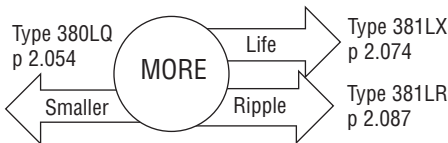

### Frequency

| 50 Hz | 60 Hz | 120 Hz | 500 Hz | 1 kHz | 10 kHz & up |
|-------|-------|--------|--------|-------|-------------|
| 0.95  | 0.98  | 1.00   | 1.20   | 1.25  | 1.40        |

- Load Life:** 2000 h at full load at 105 °C  
 $\Delta$  Capacitance ±10%  
 ESR 125% of limit  
 DCL 100% of limit
- EIA Ripple Life:** 8000 h at 85 °C, full load per EIA IS-749  
 $\Delta$  Capacitance ±10%  
 ESR 200% of limit  
 DCL 100% of limit
- Shelf Life:** 1000 h at 105 °C,  $\Delta$  capacitance ± 10%, ESR 200% of limit, DCL 100% of limit
- Vibration:** 10 to 55 Hz, 0.06" and 10 g max, 2 h each plane