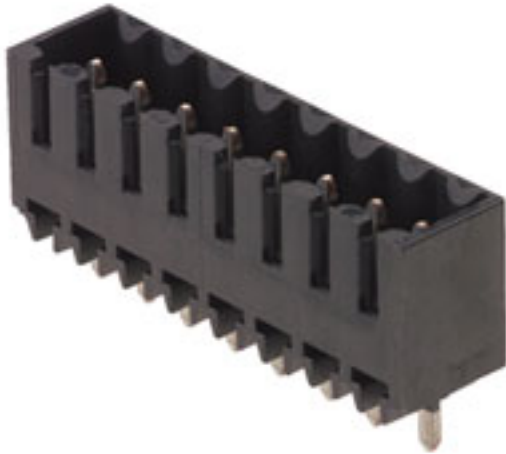

**High-temperature-resistant male header, 3.50 mm pitch.**

- **Plugging direction parallel (90°), straight 180° or angled (135°) to PCB**
- **Housing variants: closed side (G), screw flange (F), solder flange (LF) or snap-on solder flange (RF)**
- **Optimised for the SMT process**
- **Pin length 3.2 mm universal for all soldering methods**
- **Pin length 1.5 mm optimised for reflow soldering methods**
- **Packed either in a box (BX) or tape-on-reel (RL)**
- **Male header can be coded**

**General ordering data**

Type	SL-SMT 3.50/02/180G 3.2SN BK BX
Order No.	<a href="#">1842320000</a>
Version	PCB plug-in connector, male header, closed side, THT/THR solder connection, 3.50 mm, No. of poles: 2, 180°, Solder pin length (l): 3.2 mm, tinned, Black, Box
GTIN (EAN)	4032248353668
Qty.	100 pc(s).
Product data	IEC: 320 V / 15 A UL: 300 V / 10 A
Packaging	Box