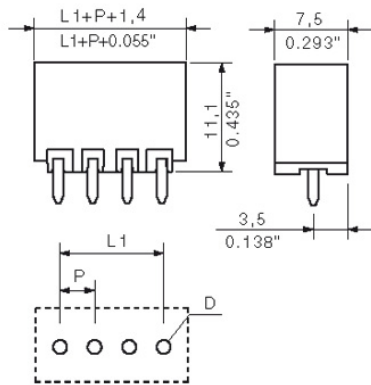

**High-temperature-resistant male header, 3.50 mm pitch.**

- **Plugging direction parallel (90°), straight 180° or angled (135°) to PCB**
- **Housing variants: closed side (G), screw flange (F), solder flange (LF) or snap-on solder flange (RF)**
- **Optimised for the SMT process**
- **Pin length 3.2 mm universal for all soldering methods**
- **Pin length 1.5 mm optimised for reflow soldering methods**
- **Packed either in a box (BX) or tape-on-reel (RL)**
- **Male header can be coded**

**General ordering data**

Type	SL-SMT 3.50/02/180G 3.2SN BK BX
Order No.	<a href="#">1842320000</a>
Version	PCB plug-in connector, male header, closed side, THT/THR solder connection, 3.50 mm, No. of poles: 2, 180°, Solder pin length (l): 3.2 mm, tinned, Black, Box
GTIN (EAN)	4032248353668
Qty.	100 pc(s).
Product data	IEC: 320 V / 15 A UL: 300 V / 10 A
Packaging	Box

**Drawings**